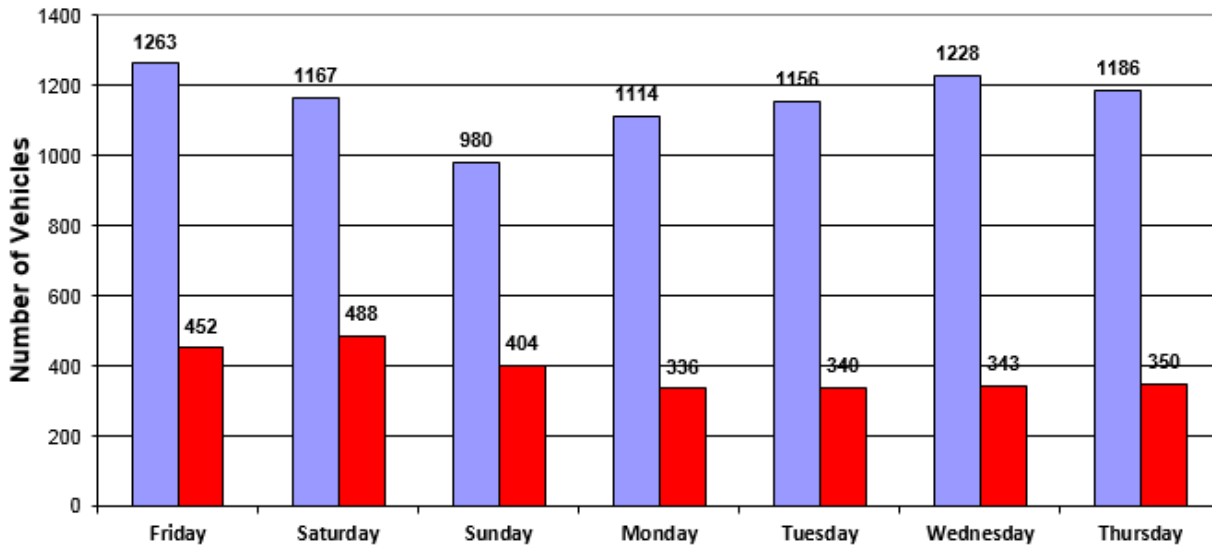

Vehicle and Speed Violator Counts

■ Tot. Vehicles ■ # Violators

N columbus St / Rainbow

Speed Limit = 25 MPH

Week (7 days): 10/2/2020 - 10/8/2020

Daily Average Speeds

N columbus St / Rainbow

Speed Limit = 25 MPH

Week (7 days): 10/2/2020 - 10/8/2020

Daily Average Speeds vs. 85th Percentile Speeds

□ Avg. Speed □ 85th pct Speed

N columbus St / Rainbow

Speed Limit = 25 MPH

Week (7 days): 10/2/2020 - 10/8/2020

Weekly Speed Summary - Vehicle Counts

N columbus St / Rainbow

Speed Limit = 25 MPH

Week (7 days): 10/2/2020 - 10/8/2020

Percentage of Vehicles Speeding

N columbus St / Rainbow

Speed Limit = 25 MPH

Week (7 days): 10/2/2020 - 10/8/2020

Vehicle Count by Peak Speed Bins

■ AVG ■ PEAK

N columbus St / Rainbow

Speed Limit = 25 MPH

Week (7 days): 10/2/2020 - 10/8/2020