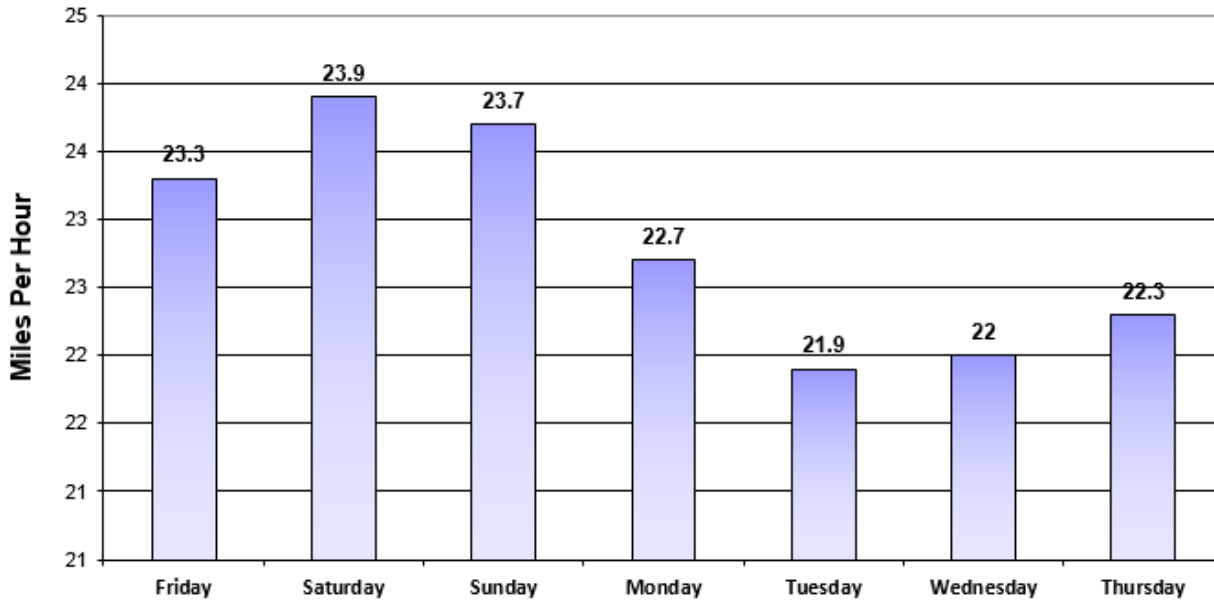

Vehicle and Speed Violator Counts

■ Tot. Vehicles ■ # Violators

N columbus St / Rainbow

Speed Limit = 25 MPH

Week (7 days): 10/2/2020 - 10/8/2020

Daily Average Speeds

N columbus St / Rainbow

Speed Limit = 25 MPH

Week (7 days): 10/2/2020 - 10/8/2020

Daily Average Speeds vs. 85th Percentile Speeds

□ Avg. Speed □ 85th pct Speed

N columbus St / Rainbow

Speed Limit = 25 MPH

Week (7 days): 10/2/2020 - 10/8/2020

Weekly Speed Summary - Vehicle Counts

N columbus St / Rainbow

Speed Limit = 25 MPH

Week (7 days): 10/2/2020 - 10/8/2020

Percentage of Vehicles Speeding

N columbus St / Rainbow

Speed Limit = 25 MPH

Week (7 days): 10/2/2020 - 10/8/2020

Vehicle Count by Peak Speed Bins

■ AVG ■ PEAK

N columbus St / Rainbow

Speed Limit = 25 MPH

Week (7 days): 10/2/2020 - 10/8/2020