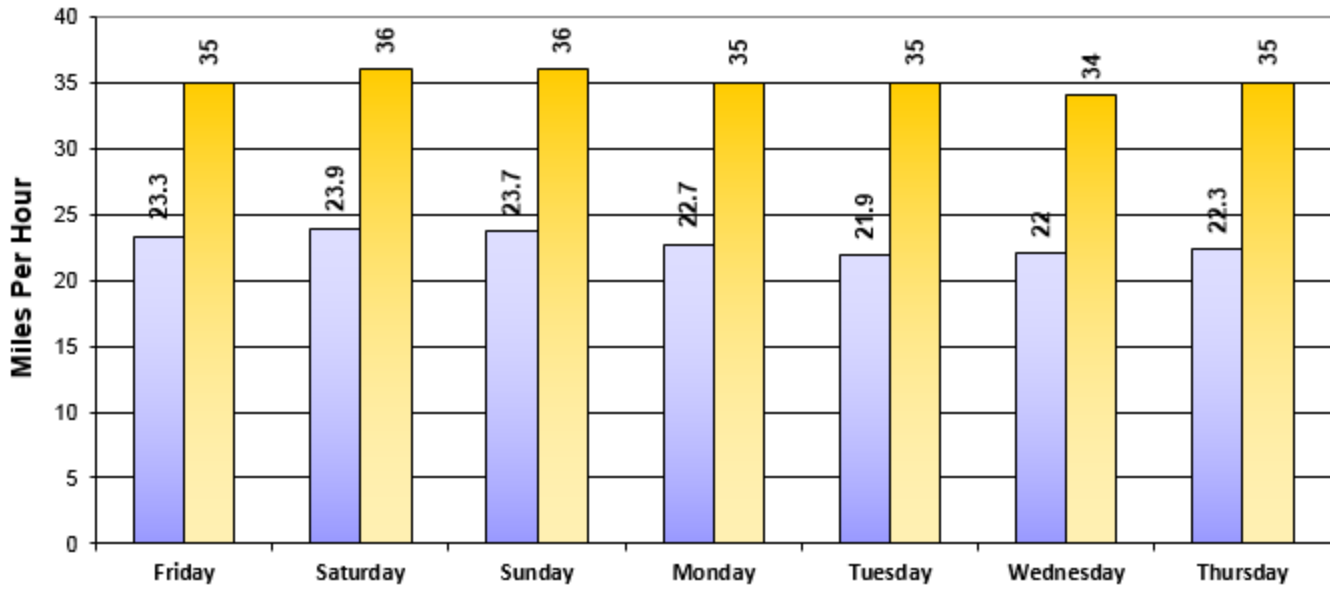

Vehicle and Speed Violator Counts

■ Tot. Vehicles ■ # Violators

N columbus St / Rainbow

Speed Limit = 25 MPH

Week (7 days): 10/2/2020 - 10/8/2020

Daily Average Speeds

N columbus St / Rainbow

Speed Limit = 25 MPH

Week (7 days): 10/2/2020 - 10/8/2020

Daily Average Speeds vs. 85th Percentile Speeds

□ Avg. Speed □ 85th pct Speed

N columbus St / Rainbow

Speed Limit = 25 MPH

Week (7 days): 10/2/2020 - 10/8/2020

Weekly Speed Summary - Vehicle Counts

N columbus St / Rainbow

Speed Limit = 25 MPH

Week (7 days): 10/2/2020 - 10/8/2020

Percentage of Vehicles Speeding

N columbus St / Rainbow

Speed Limit = 25 MPH

Week (7 days): 10/2/2020 - 10/8/2020

Vehicle Count by Peak Speed Bins

N columbus St / Rainbow

Speed Limit = 25 MPH

Week (7 days): 10/2/2020 - 10/8/2020

Vehicle Count by Avg. Speed Bins

N columbus St / Rainbow

Speed Limit = 25 MPH

Week (7 days): 10/2/2020 - 10/8/2020

Avg. vs. Peak Speeds by Percentage