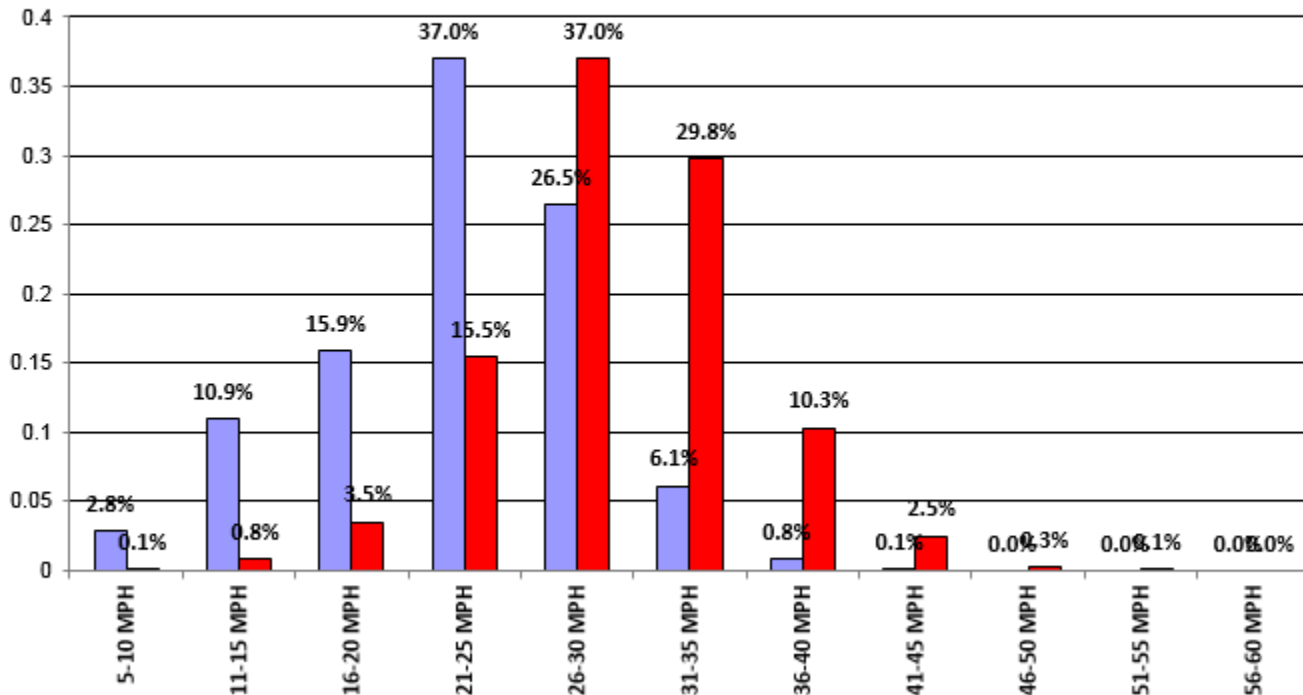

Vehicle and Speed Violator Counts

■ Tot. Vehicles ■ # Violators

N columbus St / Rainbow

Speed Limit = 25 MPH

Week (7 days): 10/2/2020 - 10/8/2020

Daily Average Speeds

N columbus St / Rainbow

Speed Limit = 25 MPH

N columbus St / Rainbow

Speed Limit = 25 MPH

Week (7 days): 10/2/2020 - 10/8/2020

Percentage of Vehicles Speeding

N columbus St / Rainbow

Speed Limit = 25 MPH

Week (7 days): 10/2/2020 - 10/8/2020

Vehicle Count by Peak Speed Bins

N columbus St / Rainbow

Speed Limit = 25 MPH

Week (7 days): 10/2/2020 - 10/8/2020

Vehicle Count by Avg. Speed Bins

N columbus St / Rainbow

Speed Limit = 25 MPH

Week (7 days): 10/2/2020 - 10/8/2020

Avg. vs. Peak Speeds by Percentage

■ AVG ■ PEAK

N columbus St / Rainbow

Speed Limit = 25 MPH

Week (7 days): 10/2/2020 - 10/8/2020