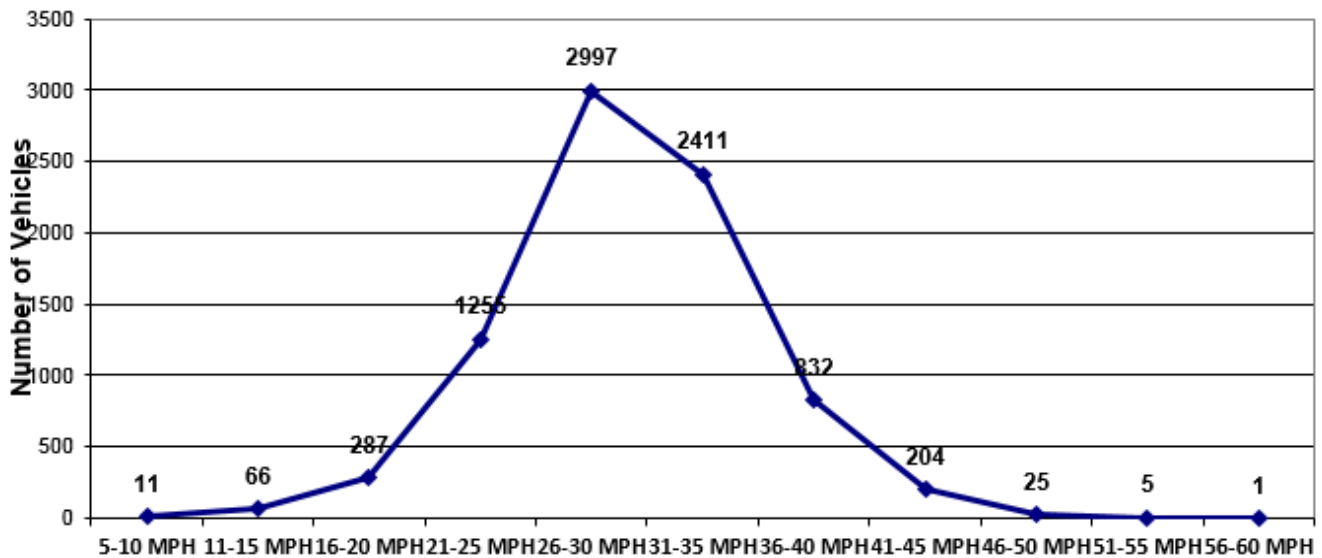

Vehicle Count by Peak Speed Bins

N columbus St / Rainbow

Speed Limit = 25 MPH