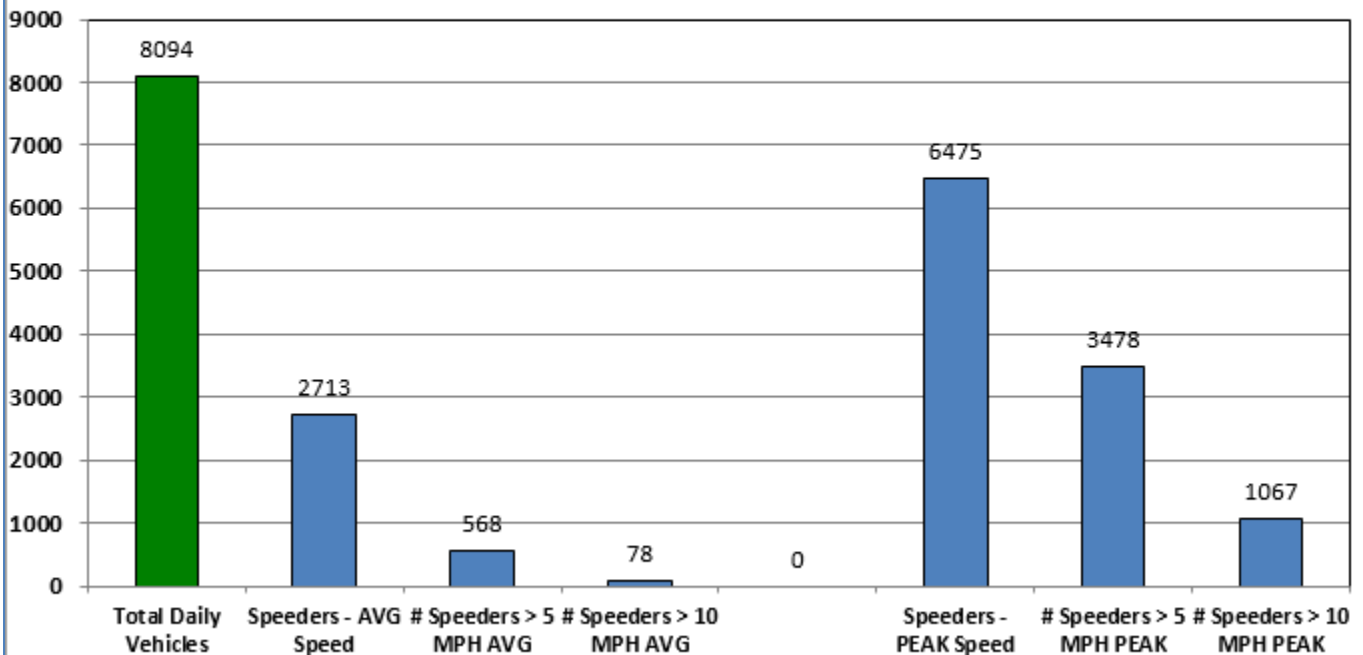

Vehicle and Speed Violator Counts

■ Tot. Vehicles ■ # Violators

N columbus St / Rainbow

Speed Limit = 25 MPH

Week (7 days): 10/2/2020 - 10/8/2020

Daily Average Speeds

N columbus St / Rainbow

Speed Limit = 25 MPH

Week (7 days): 10/2/2020 - 10/8/2020

Daily Average Speeds vs. 85th Percentile Speeds

□ Avg. Speed □ 85th pct Speed

N columbus St / Rainbow

Speed Limit = 25 MPH

Week (7 days): 10/2/2020 - 10/8/2020

Weekly Speed Summary - Vehicle Counts

N columbus St / Rainbow

Speed Limit = 25 MPH

Week (7 days): 10/2/2020 - 10/8/2020

Percentage of Vehicles Speeding

N columbus St / Rainbow

Speed Limit = 25 MPH

Week (7 days): 10/2/2020 - 10/8/2020

Vehicle Count by Peak Speed Bins

■ AVG ■ PEAK

N columbus St / Rainbow

Speed Limit = 25 MPH

Week (7 days): 10/2/2020 - 10/8/2020