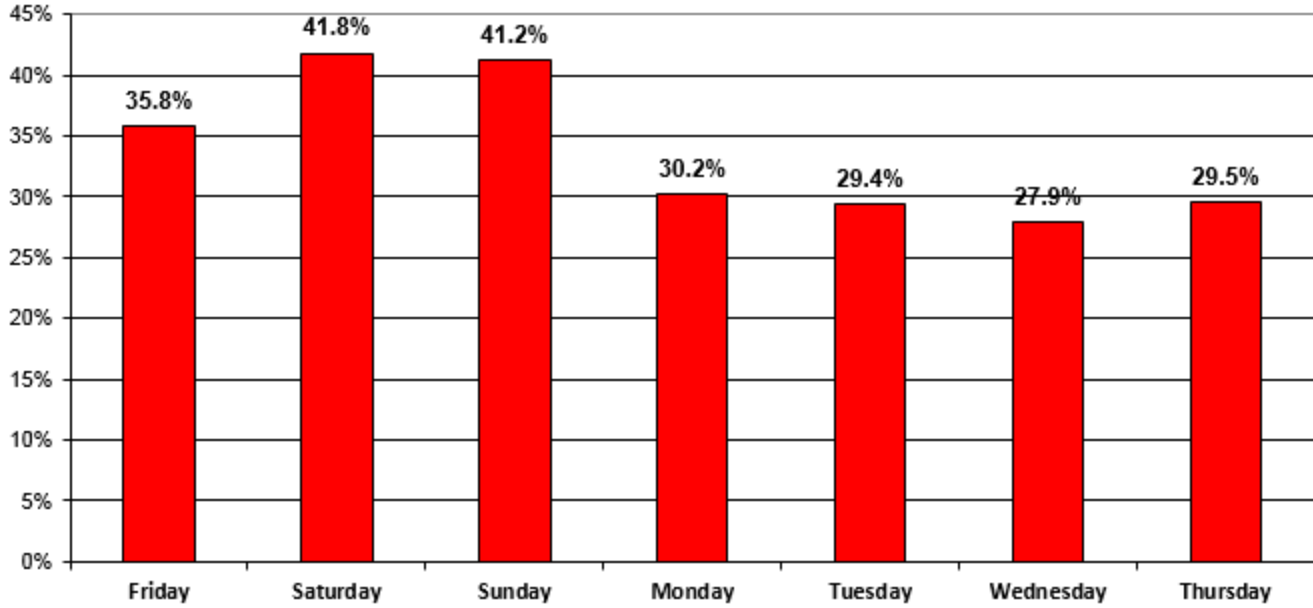

Vehicle and Speed Violator Counts

■ Tot. Vehicles ■ # Violators

N columbus St / Rainbow

Speed Limit = 25 MPH

Week (7 days): 10/2/2020 - 10/8/2020

Daily Average Speeds

N columbus St / Rainbow

Speed Limit = 25 MPH

Week (7 days): 10/2/2020 - 10/8/2020

Daily Average Speeds vs. 85th Percentile Speeds

□ Avg. Speed □ 85th pct Speed

N columbus St / Rainbow

Speed Limit = 25 MPH

Week (7 days): 10/2/2020 - 10/8/2020

Weekly Speed Summary - Vehicle Counts

N columbus St / Rainbow

Speed Limit = 25 MPH

Week (7 days): 10/2/2020 - 10/8/2020

Percentage of Vehicles Speeding

N columbus St / Rainbow

Speed Limit = 25 MPH

Week (7 days): 10/2/2020 - 10/8/2020

Vehicle Count by Peak Speed Bins

N columbus St / Rainbow

Speed Limit = 25 MPH

Week (7 days): 10/2/2020 - 10/8/2020

Vehicle Count by Avg. Speed Bins

N columbus St / Rainbow

Speed Limit = 25 MPH

Week (7 days): 10/2/2020 - 10/8/2020

Avg. vs. Peak Speeds by Percentage