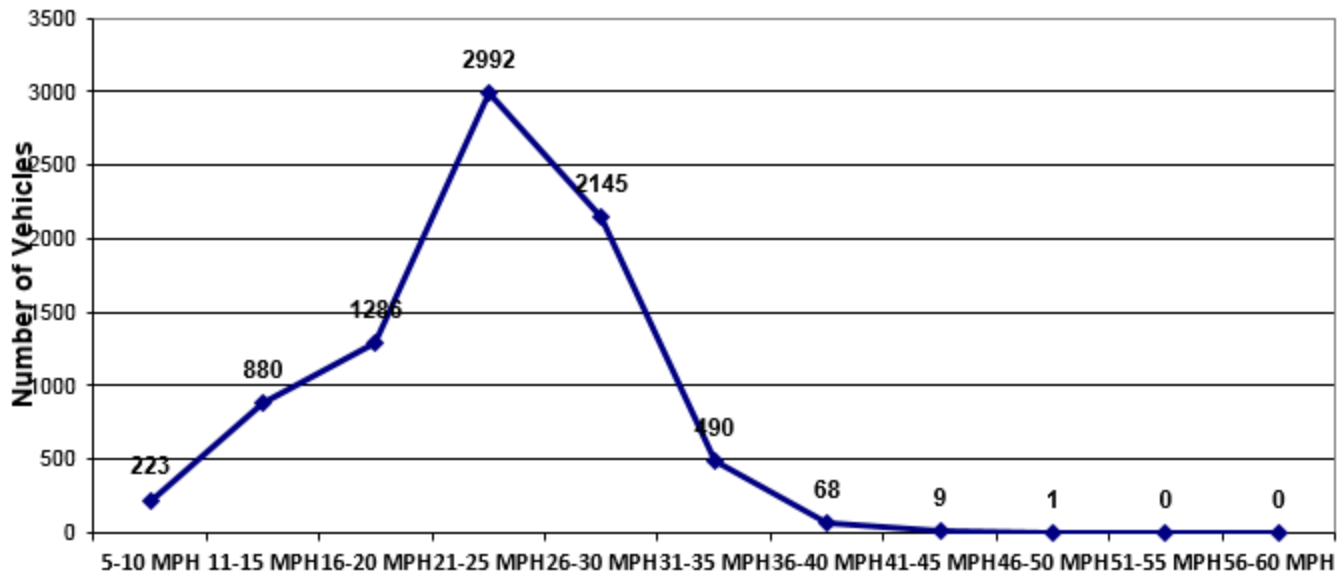

Vehicle and Speed Violator Counts

■ Tot. Vehicles ■ # Violators

N columbus St / Rainbow

Speed Limit = 25 MPH

Week (7 days): 10/2/2020 - 10/8/2020

Daily Average Speeds

N columbus St / Rainbow

Speed Limit = 25 MPH

Week (7 days): 10/2/2020 - 10/8/2020

Daily Average Speeds vs. 85th Percentile Speeds

□ Avg. Speed □ 85th pct Speed

N columbus St / Rainbow

Speed Limit = 25 MPH

Week (7 days): 10/2/2020 - 10/8/2020

Weekly Speed Summary - Vehicle Counts

N columbus St / Rainbow

Speed Limit = 25 MPH

Week (7 days): 10/2/2020 - 10/8/2020

Vehicle Count by Avg. Speed Bins

N columbus St / Rainbow

Speed Limit = 25 MPH

Week (7 days): 10/2/2020 - 10/8/2020

Avg. vs. Peak Speeds by Percentage

■ AVG ■ PEAK

N columbus St / Rainbow

Speed Limit = 25 MPH

Week (7 days): 10/2/2020 - 10/8/2020